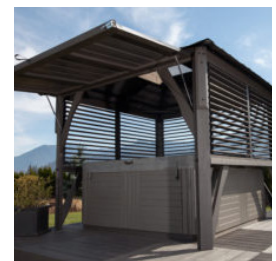

Napa

SPECIFICATION

External Post Measurements: 281 x 281cm

Roof Size with Overhang: 320 x 320cm

Height to Overhang: 207cm

Total Height: 273cm

FEATURES

**MADE IN
CANADA**

**SPF WOOD
STRUCTURE**

OPTIONS

**PRIVACY
DRAPES**

**ADJUSTABLE
LOUVRES**

**DURABLE
METAL ROOF**

**UV RESISTANT
SKYLIGHT**

**BAR AND
STOOL KIT**

**ROOF
EXTENSION**