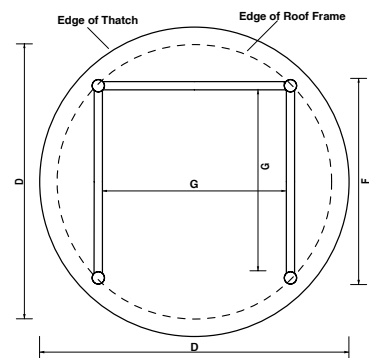

AFRICAN THATCH

-Schematics-

Hexagonal & Oval Gazebos

Hexagonal	A	B	C	D	E	F	G	H
AFRICAN THATCH 3	2880	953	1930	2800	1000	1400	3200	-
AFRICAN THATCH 4	3100	1170	1930	3300	1000	1650	3800	-
AFRICAN THATCH 5	3180	1250	1930	3800	1000	1900	4200	-
Oval	A	B	C	D	E	F	G	H
AFRICAN THATCH 6	3100	1170	1900	5600	1000	2300	6000	3800
AFRICAN THATCH 7	3180	1250	1900	5600	1000	1800	6000	4200

Hexagonal Schematics

Oval Schematics

PLEASE NOTE: Diagrams are not to scale. All dimensions are in mm

Square Gazebos

Square	A	B	C	D	E	F	G
AFRICAN THATCH 1	3100	1170	1930	3800	1150	2500	2270
AFRICAN THATCH 2	3180	1250	1930	4200	1150	2900	2650

Square Schematics

PLEASE NOTE: Diagrams are not to scale. All dimensions are in mm