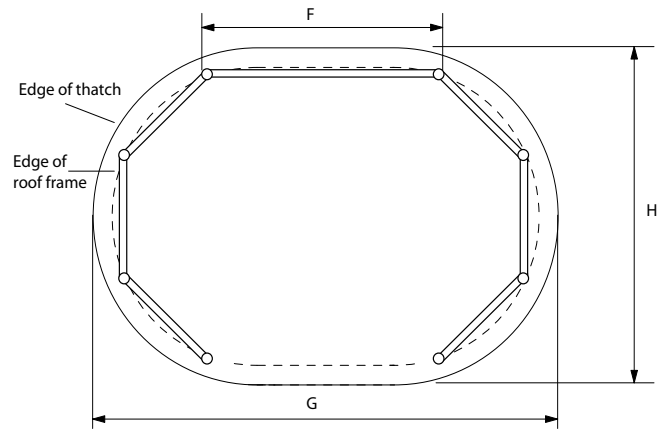

AFRICAN THATCH

-Schematics-

Hexagonal & Oval Gazebos

Hexagonal	A	B	C	D	E	F	G	H
AFRICAN THATCH 3	2880	953	1930	2800	1000	1400	3200	-
AFRICAN THATCH 4	3100	1170	1930	3300	1000	1650	3800	-
AFRICAN THATCH 5	3180	1250	1930	3800	1000	1900	4200	-
Oval	A	B	C	D	E	F	G	H
AFRICAN THATCH 6	3100	1170	1900	5600	1000	2300	6000	3800
AFRICAN THATCH 7	3180	1250	1900	5600	1000	1800	6000	4200

Hexagonal Schematics

Oval Schematics

PLEASE NOTE: Diagrams are not to scale. All dimensions are in mm

Square Gazebos

Square	A	B	C	D	E	F	G
AFRICAN THATCH 1	3100	1170	1930	3800	1150	2500	2270
AFRICAN THATCH 2	3180	1250	1930	4200	1150	2900	2650

Square Schematics

PLEASE NOTE: Diagrams are not to scale. All dimensions are in mm