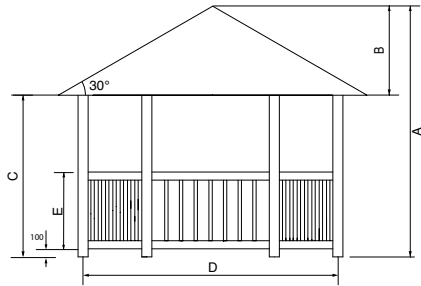

AFRICAN THATCH

-Schematics-

Hexagonal & Oval Gazebos

Hexagonal	A	B	C	D	E	F	G	H
AFRICAN THATCH 3	2880	953	1930	2800	1000	1400	3200	-
AFRICAN THATCH 4	3100	1170	1930	3300	1000	1650	3800	-
AFRICAN THATCH 5	3180	1250	1930	3800	1000	1900	4200	-
Oval	A	B	C	D	E	F	G	H
AFRICAN THATCH 6	3100	1170	1900	5600	1000	2300	6000	3800
AFRICAN THATCH 7	3180	1250	1900	5600	1000	1800	6000	4200

Hexagonal Schematics

Oval Schematics

PLEASE NOTE: Diagrams are not to scale. All dimensions are in mm

Square Gazebos

Square	A	B	C	D	E	F	G
AFRICAN THATCH 1	3100	1170	1930	3800	1150	2500	2270
AFRICAN THATCH 2	3180	1250	1930	4200	1150	2900	2650

Square Schematics

PLEASE NOTE: Diagrams are not to scale. All dimensions are in mm