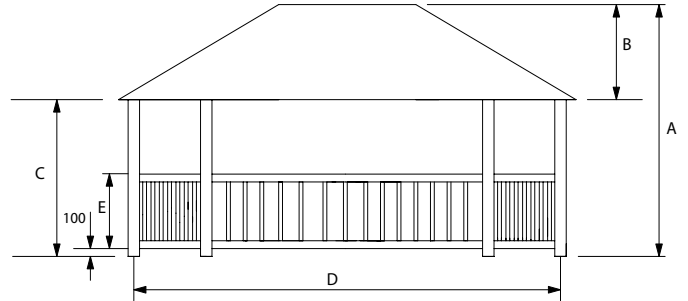

AFRICAN THATCH

-Schematics-

Hexagonal & Oval Gazebos

Hexagonal	A	B	C	D	E	F	G	H
AFRICAN THATCH 3	2880	953	1930	2800	1000	1400	3200	-
AFRICAN THATCH 4	3100	1170	1930	3300	1000	1650	3800	-
AFRICAN THATCH 5	3180	1250	1930	3800	1000	1900	4200	-
Oval	A	B	C	D	E	F	G	H
AFRICAN THATCH 6	3100	1170	1900	5600	1000	2300	6000	3800
AFRICAN THATCH 7	3180	1250	1900	5600	1000	1800	6000	4200

Hexagonal Schematics

Oval Schematics

PLEASE NOTE: Diagrams are not to scale. All dimensions are in mm

Square Gazebos

Square	A	B	C	D	E	F	G
AFRICAN THATCH 1	3100	1170	1930	3800	1150	2500	2270
AFRICAN THATCH 2	3180	1250	1930	4200	1150	2900	2650

Square Schematics

PLEASE NOTE: Diagrams are not to scale. All dimensions are in mm