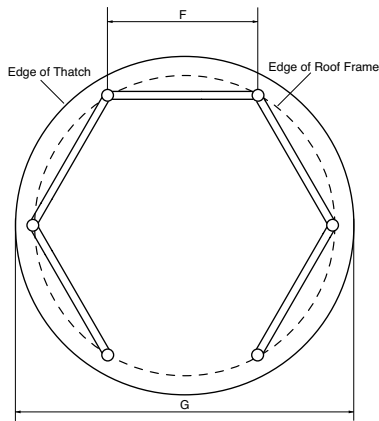

AFRICAN THATCH

-Schematics-

Hexagonal & Oval Gazebos

Hexagonal	A	B	C	D	E	F	G	H
AFRICAN THATCH 3	2880	953	1930	2800	1000	1400	3200	-
AFRICAN THATCH 4	3100	1170	1930	3300	1000	1650	3800	-
AFRICAN THATCH 5	3180	1250	1930	3800	1000	1900	4200	-
Oval	A	B	C	D	E	F	G	H
AFRICAN THATCH 6	3100	1170	1900	5600	1000	2300	6000	3800
AFRICAN THATCH 7	3180	1250	1900	5600	1000	1800	6000	4200

Hexagonal Schematics

Oval Schematics

PLEASE NOTE: Diagrams are not to scale. All dimensions are in mm

Square Gazebos

Square	A	B	C	D	E	F	G
AFRICAN THATCH 1	3100	1170	1930	3800	1150	2500	2270
AFRICAN THATCH 2	3180	1250	1930	4200	1150	2900	2650

Square Schematics

PLEASE NOTE: Diagrams are not to scale. All dimensions are in mm