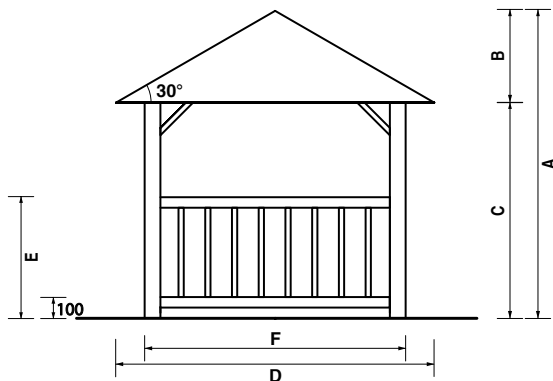

AFRICAN THATCH

-Schematics-

Hexagonal & Oval Gazebos

Hexagonal	A	B	C	D	E	F	G	H
AFRICAN THATCH 3	2880	953	1930	2800	1000	1400	3200	-
AFRICAN THATCH 4	3100	1170	1930	3300	1000	1650	3800	-
AFRICAN THATCH 5	3180	1250	1930	3800	1000	1900	4200	-
Oval	A	B	C	D	E	F	G	H
AFRICAN THATCH 6	3100	1170	1900	5600	1000	2300	6000	3800
AFRICAN THATCH 7	3180	1250	1900	5600	1000	1800	6000	4200

Hexagonal Schematics

Oval Schematics

PLEASE NOTE: Diagrams are not to scale. All dimensions are in mm

Square Gazebos

Square	A	B	C	D	E	F	G
AFRICAN THATCH 1	3100	1170	1930	3800	1150	2500	2270
AFRICAN THATCH 2	3180	1250	1930	4200	1150	2900	2650

Square Schematics

PLEASE NOTE: Diagrams are not to scale. All dimensions are in mm